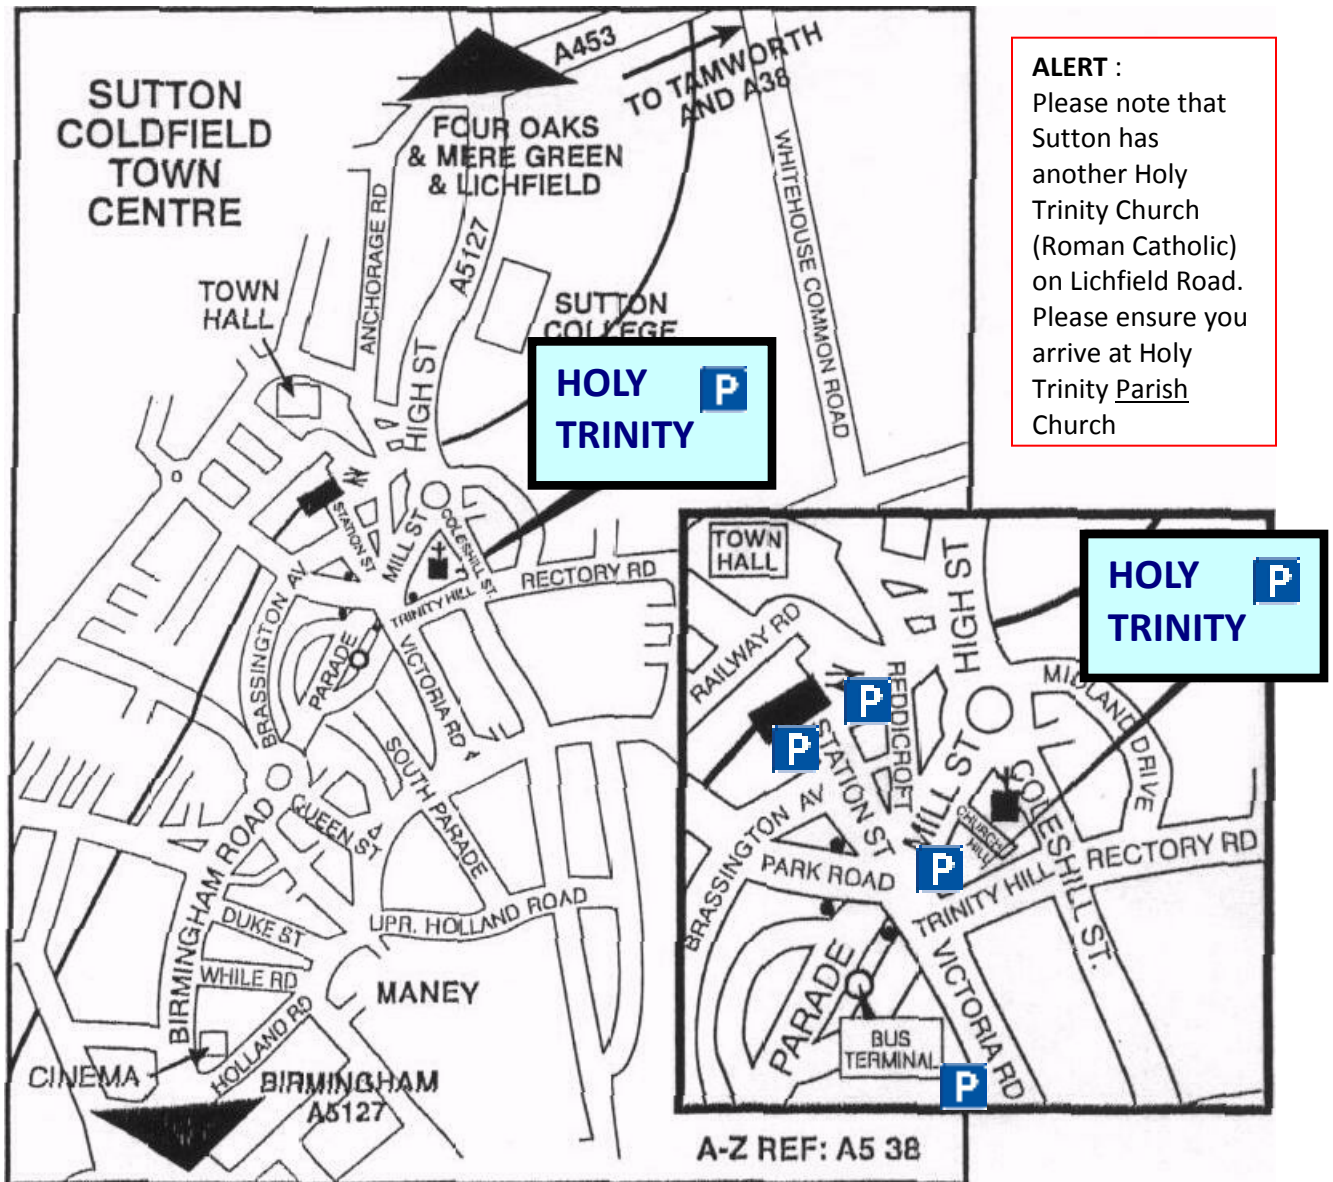

# HOLY TRINITY PARISH CHURCH

Church Hill, Mill Street, Sutton Coldfield, West Midlands

B72 1TF

## Parking :

Approximately 30 spaces are available at the Church Car Park (turn up Church Hill, off Mill Street) which is limited. Other public parking (as marked) is available on Mill Street (100m below the church), a multi-storey on Victoria Road (200m from Church), and 2 car parks left and right off Station Street or accessed via Reddicroft (200m from Church).

## Motorway Links:

- From North East:** M1 Junction 28, South on A38, A453 towards Sutton Coldfield
- From North West:** M6 Junction 12, A5 East to A38 South, A453 towards Sutton Coldfield or M6 Toll Junction T4, A38 South, A453 towards Sutton Coldfield
- From East:** M6 Junction 6, North on A5127
- From South East:** M40 to M42 to M6, Junction 6, North on A5127
- From South West:** M5 to M6 (South), Junction 6, North on A5127