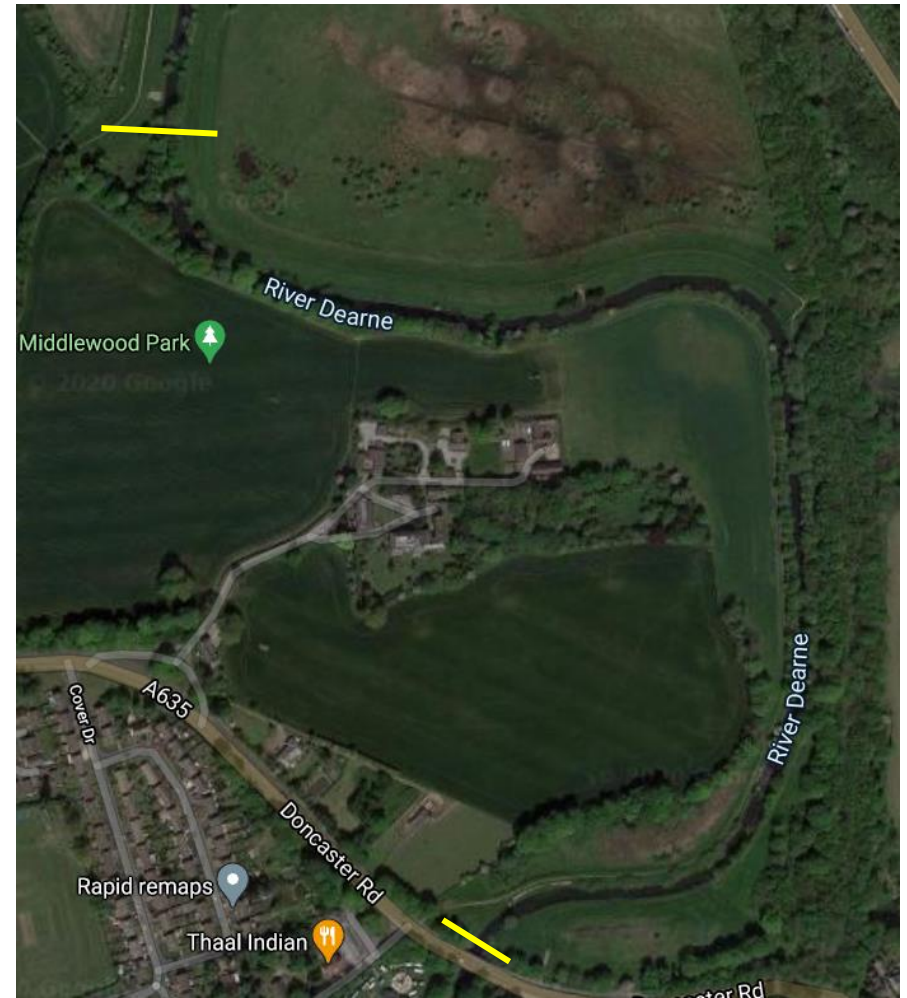

Kilnhurst and Darfield – River Maps

Kilnhurst – River Don

Kilnhurst and Darfield – River Maps

Darfield – River Dearne

approx. – 1.2km